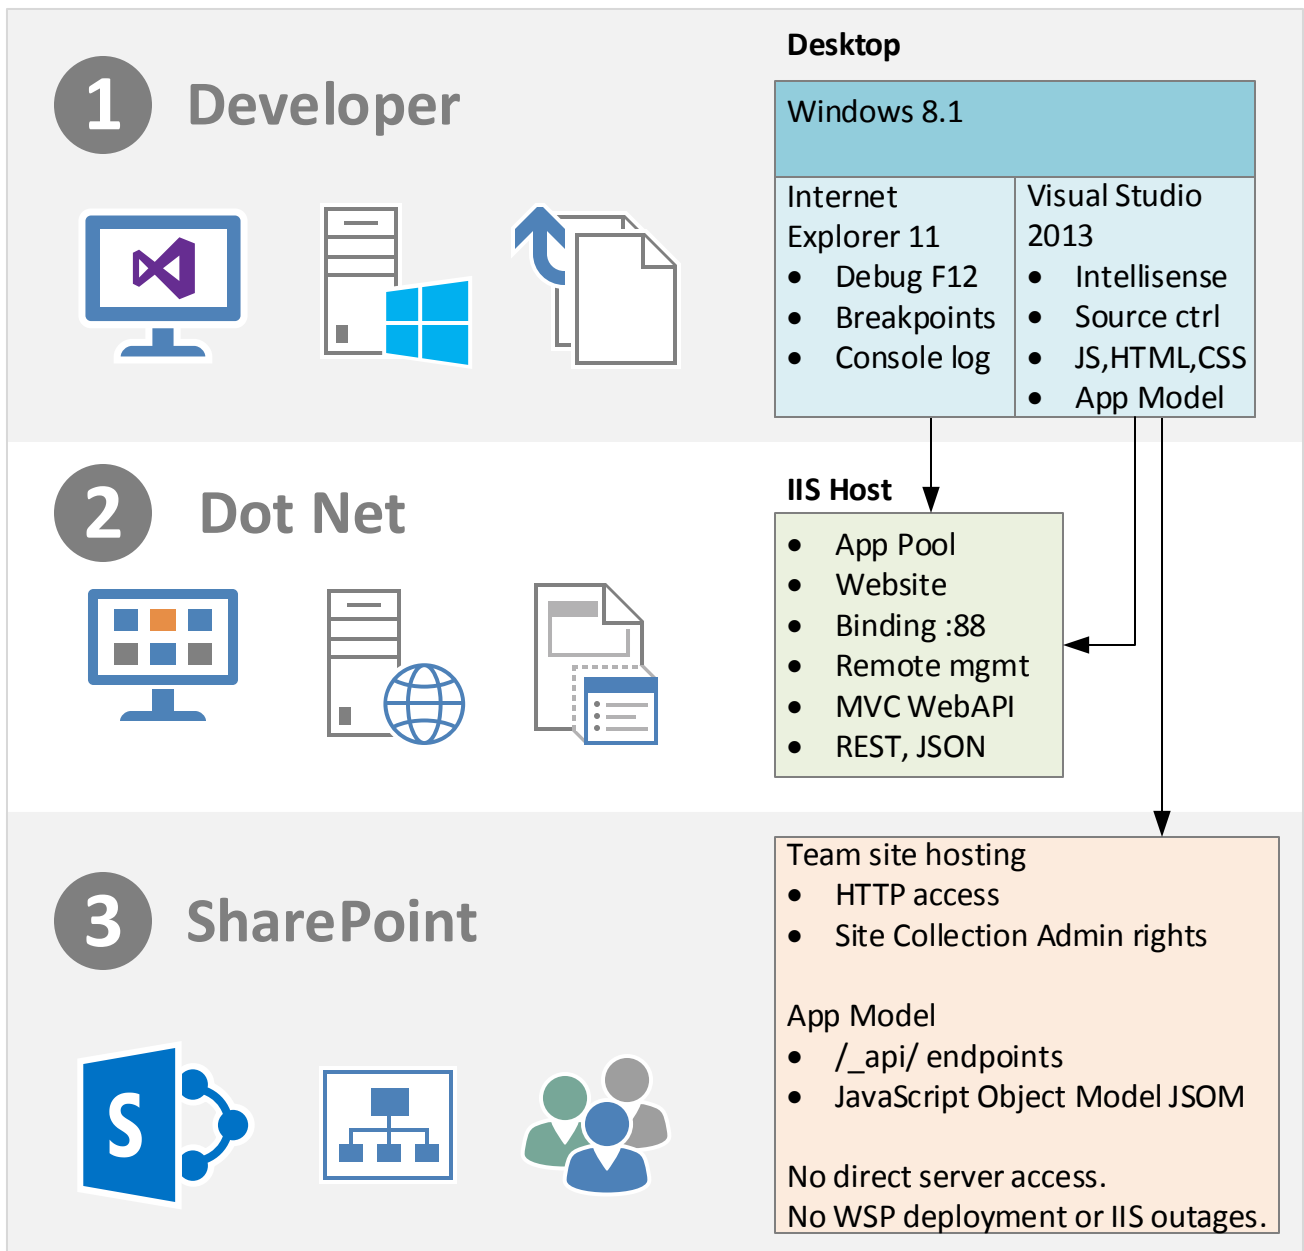

# Transform SharePoint Customization to App Model

## Transform SharePoint Customizations to App Model: (01)

- <http://channel9.msdn.com/Series/Transform-SharePoint-Customizations-to-SharePoint-App-Model/01>

## Transform SharePoint Customizations to App Model: (06) Converting Existing Sites to App Model

- <http://channel9.msdn.com/Series/Transform-SharePoint-Customizations-to-SharePoint-App-Model/06>